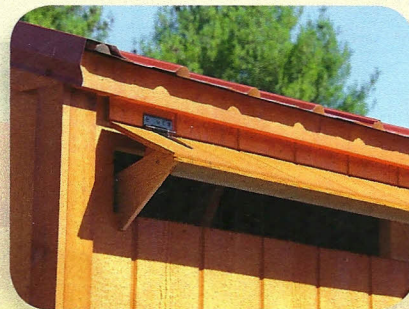

8' x 10' Barn

Red Walls, White Trim, Charcoal Roof

Shown with 8' x 12' Wire Run

Size	Quaker	Barn	Nesting Boxes
6x6	1,575	1,675	6
6x8	1,775	1,875	8
6x10	1,975	2,075	10
8x8	2,075	2,175	8
8x10	2,275	2,375	10
8x12	2,475	2,575	12
10x16	3,975	4,075	16

All coops include:

- 2 windows
- chicken ramp & door
- nesting boxes
- inside roosting bars

- Tilt-out vent \$75
- Metal roof \$75
- Automatic Chicken Door \$289

Size	Roof-Over Runs
8x8	1,375
8x12	1,625
8x16	1,875
8x20	2,125

6' x 8' Quaker with Bark Stain

Shown with Roof-Over Run and Brown Metal Roof

Size	Wire Runs
8x4	450
8x8	550
8x12	650
8x16	750
8x20	850

Size	A-Coop/Runs
8x8	795
8x12	995

The run price includes delivery when purchased with a coop.

Access the nesting boxes from outside the coop at easy-to-reach height.

Keep your coop ventilated with a tilt-out vent.

8' x 8' A-Coop/Run

Includes 4'x4' enclosed coop, 3 nesting boxes with outside access, ramp door, metal roof, and cedar stain.